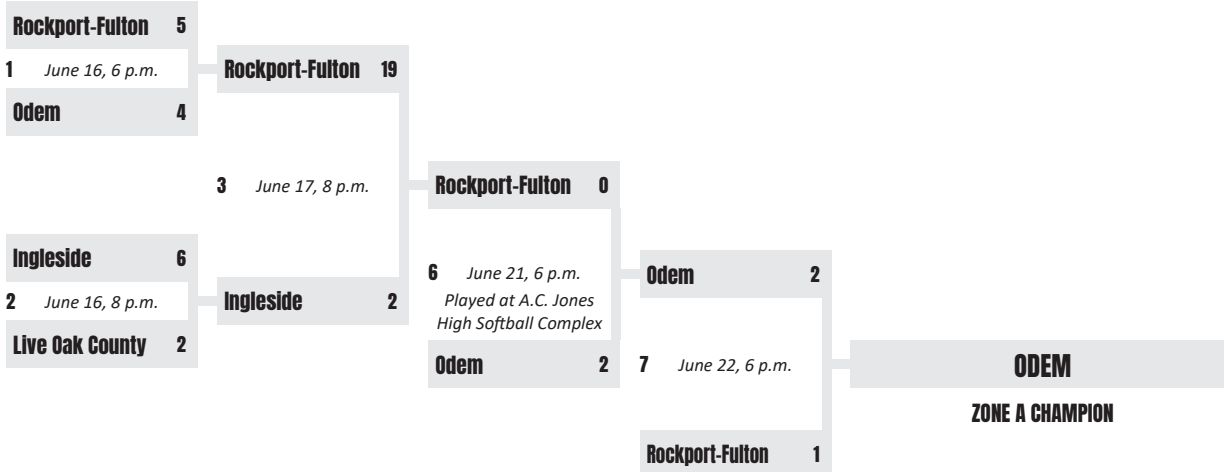

TEXAS EAST | DISTRICT 29 | LITTLE LEAGUE BASEBALL ZONE A

ODEM

ZONE A CHAMPION

Game to be played in Beeville

BEEVILLE 11,
ODEM 10 (8 INNINGS)

BEEVILLE

ZONE B CHAMPION

BEEVILLE

Little League **TEXAS EAST | DISTRICT 29**

All fields are neutral and coin toss will occur one (1) hour before each game. Teams must remain off the playing field until the coin toss is complete. Visiting team will occupy the third base dugout and home team will occupy the first base dugout