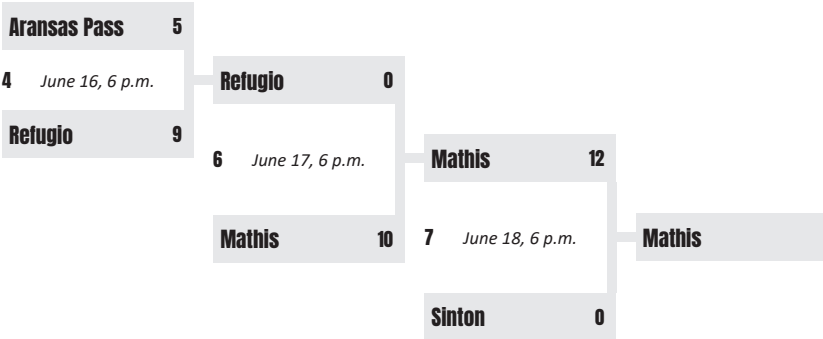

TEXAS EAST | DISTRICT 29 | LITTLE LEAGUE BASEBALL ZONE B

Tournament Director
 Cassandra J. Smith - District 29 Administrator
 361-343-2266

Location
 Veterans Memorial Park
 601 N. Minnesota St.
 Beeville, TX 78102

Little League TEXAS EAST | DISTRICT 29

All fields are neutral and coin toss will occur one (1) hour before each game. Teams must remain off the playing field until the coin toss is complete. Visiting team will occupy the third base dugout and home team will occupy the first base dugout