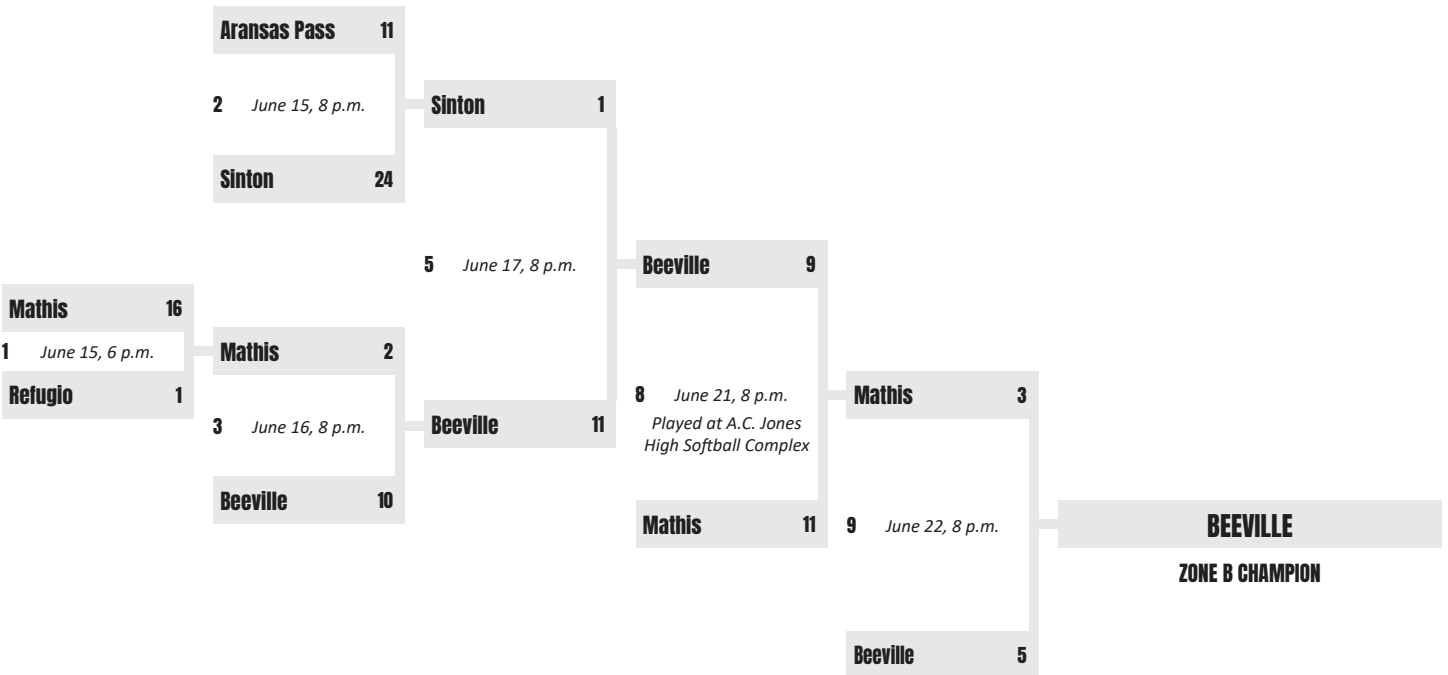

TEXAS EAST | DISTRICT 29 | LITTLE LEAGUE BASEBALL ZONE B

Tournament Director
 Cassandra J. Smith - District 29 Administrator
 361-343-2266

Location
 Veterans Memorial Park
 601 N. Minnesota St.
 Beeville, TX 78102

Little League TEXAS EAST | DISTRICT 29

All fields are neutral and coin toss will occur one (1) hour before each game. Teams must remain off the playing field until the coin toss is complete. Visiting team will occupy the third base dugout and home team will occupy the first base dugout