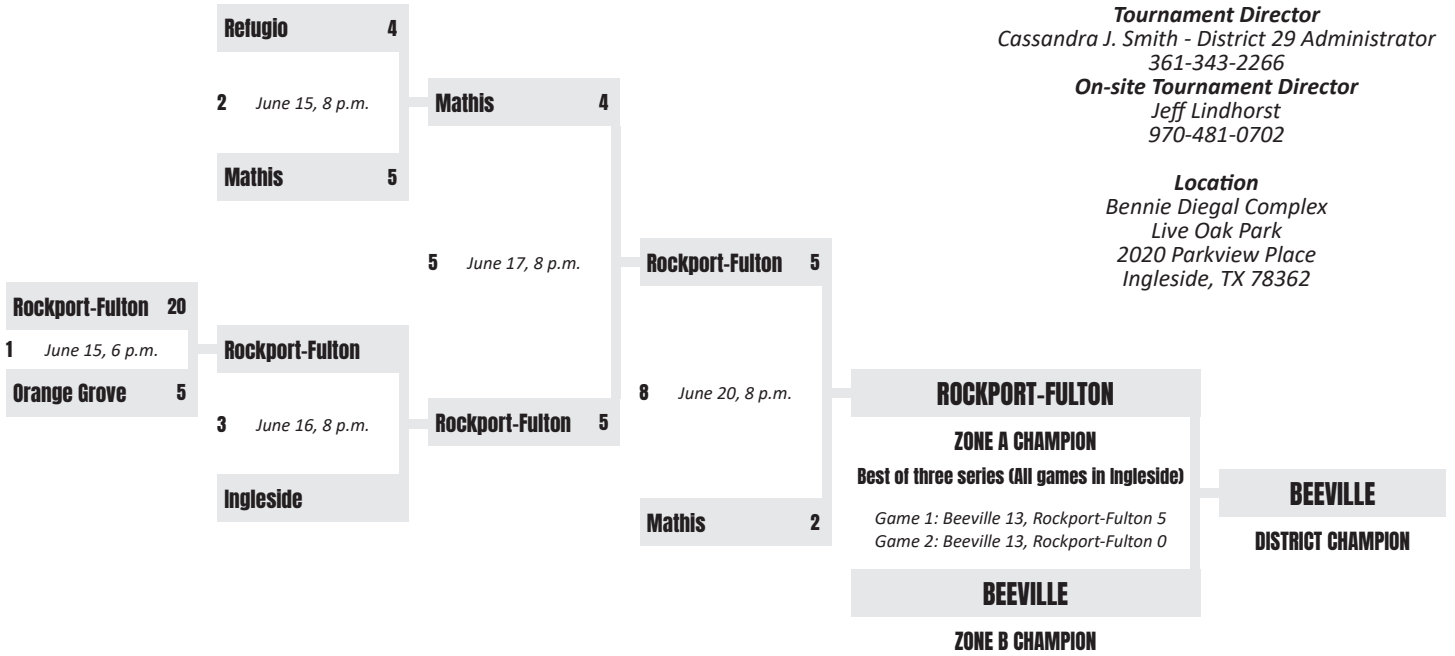

TEXAS EAST | DISTRICT 29 | 8-9-10 DIVISION BASEBALL ZONE A

Little League TEXAS EAST | DISTRICT 29

All fields are neutral and coin toss will occur one (1) hour before each game. Teams must remain off the playing field until the coin toss is complete. Visiting team will occupy the third base dugout and home team will occupy the first base dugout