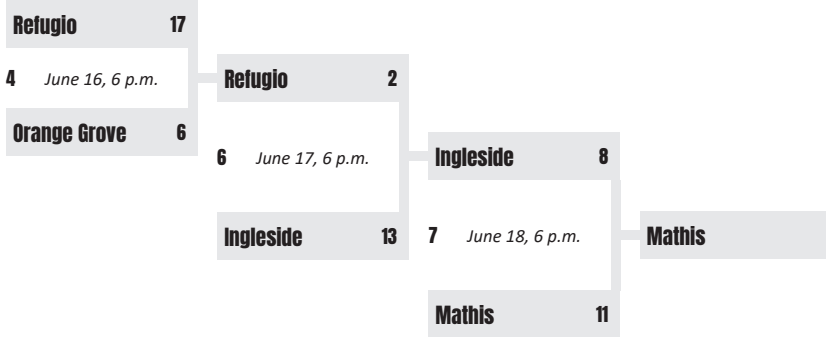

TEXAS EAST | DISTRICT 29 | 8-9-10 DIVISION BASEBALL ZONE A

Little League TEXAS EAST | DISTRICT 29

All fields are neutral and coin toss will occur one (1) hour before each game. Teams must remain off the playing field until the coin toss is complete. Visiting team will occupy the third base dugout and home team will occupy the first base dugout